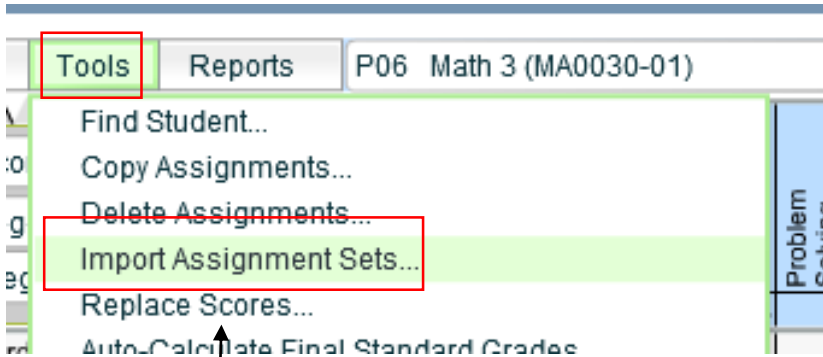

Math Facts Grades 3 – 5

Click on **Tools – Import Assignment Sets**

Select **Math Facts Grades 3 – 5** from drop down

Left click on **1. MF +Addition** (*only need to select one, it will import all*)

Left click on **Math Sem 1 – GP2**, hold down **CTRL** key and select **Sem 2 – GP1 & Sem 2 & GP2**.