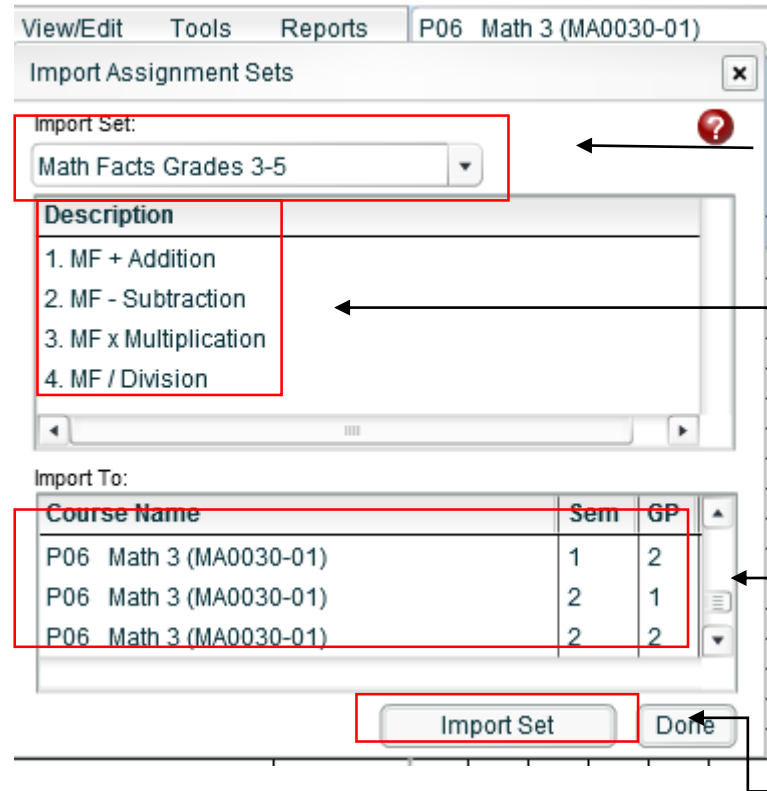

Math Facts Grades 3 – 5

Click on **Tools – Import Assignment Sets**

Select **Math Facts Grades 3 – 5** from drop down

Left click on **1. MF +Addition** (*only need to select one, it will import all*)

Left click on **Math Sem 1 – GP2**, hold down **CTRL** key and select **Sem 2 – GP1 & Sem 2 & GP2**.